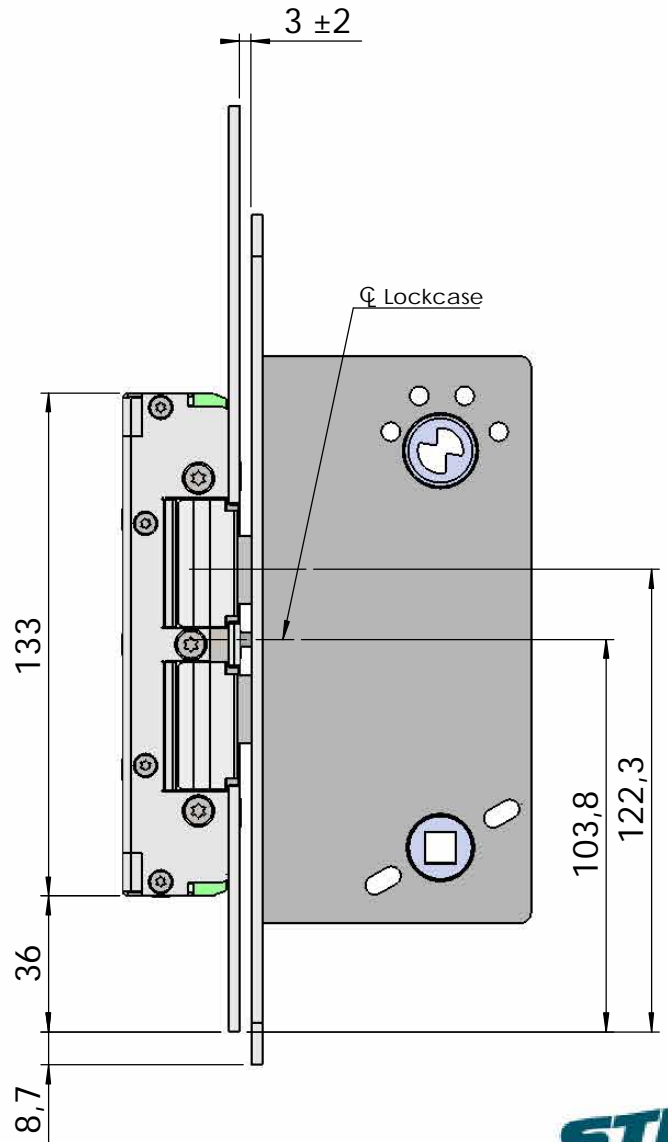

This document shall not be copied without owners written allowance and its content shall not be exposed for third part nor be used for unauthorized purpose.

Owner
Stendals EI AB

Title/Description
**STEP 92 med plan stolpe plös 15mm
Montering för Modul**

Drawing no. **ST9515H**

Scale
1:2