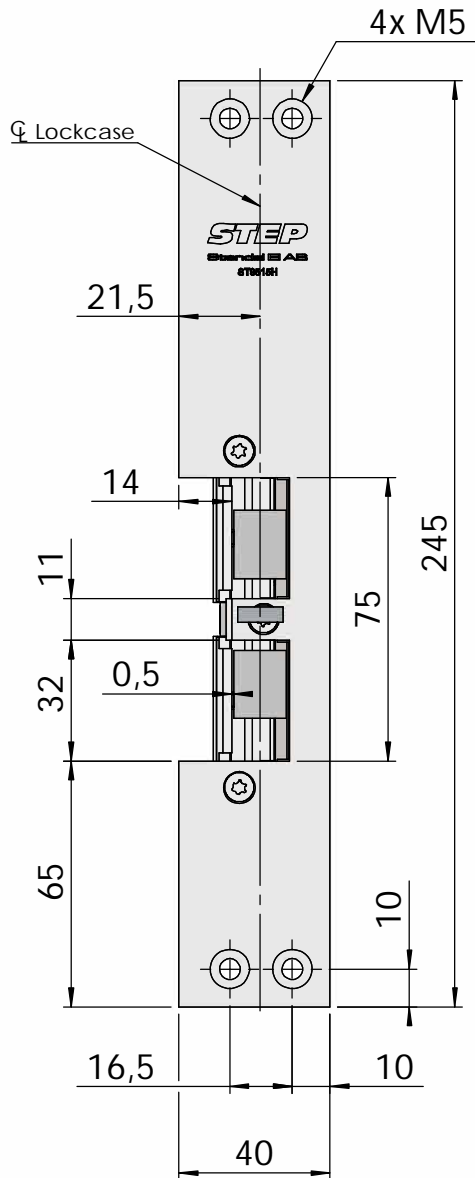

This document shall not be copied without owners written allowance and its content shall not be exposed for third part nor be used for unauthorized purpose.

Owner
Stendals EI AB

Title/Description
**STEP 92 med plan stolpe plös 15mm
Montering för Modul**

Drawing no. **ST9515H**

Scale
1:2