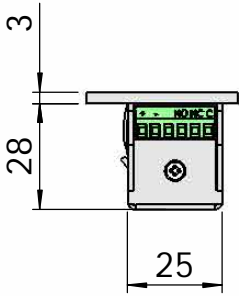

This document shall not be copied without owners written allowance and its content shall not be exposed for third part nor be used for unauthorized purpose.

Owner
Stendals EI AB

Title/Description
**STEP 92 med plan stolpe plös 15mm
Montering för Modul**

Drawing no. **ST9515H**

Scale
1:2