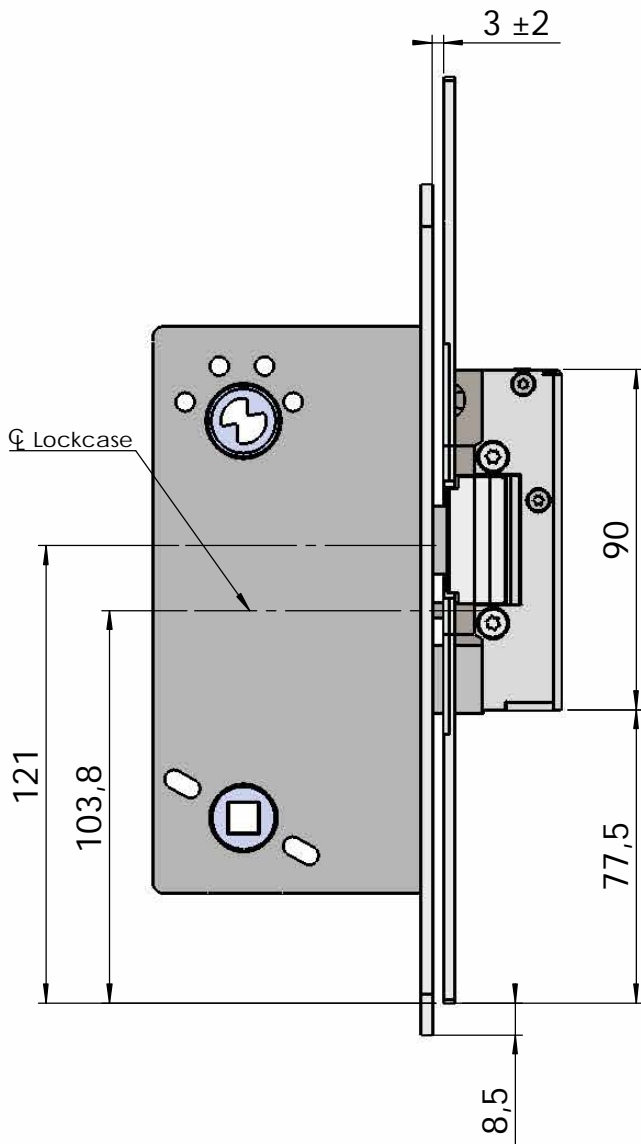

Montering för Modul

This document shall not be copied without owners written allowance and its content shall not be exposed for third part nor be used for unauthorized purpose.

Owner
Stendals EI AB

Title/Description
**STEP 40 med plan stolpe plös 15mm
Montering för Modul**

Drawing no.
ST4001-15

Scale
1:2