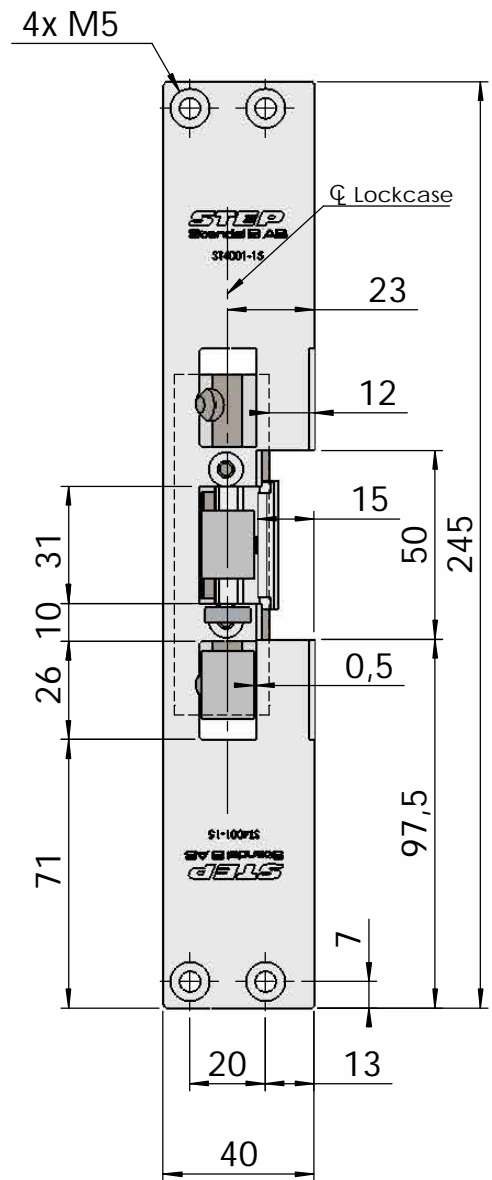

Montering för Modul

This document shall not be copied without owners written allowance and its content shall not be exposed for third part nor be used for unauthorized purpose.

Owner
Stendals EI AB

Title/Description
**STEP 40 med plan stolpe plös 15mm
Montering för Modul**

Drawing no.
ST4001-15

Scale
1:2