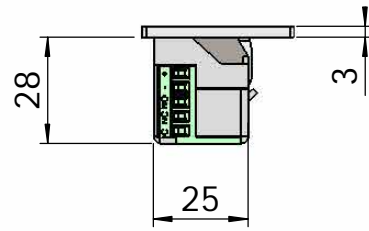

Montering för Modul

This document shall not be copied without owners written allowance and its content shall not be exposed for third part nor be used for unauthorized purpose.

Owner
Stendals EI AB

Title/Description
**STEP 40 med plan stolpe plös 15mm
Montering för Modul**

Drawing no.
ST4001-15

Scale
1:2